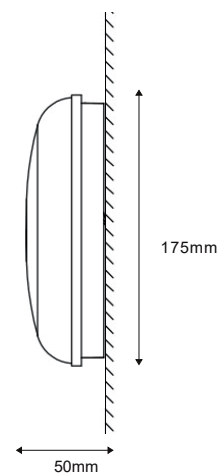

TECHNICAL DATA

TYPE

Professional LED for **Outdoor Lighting**.

CHARACTERISTICS

Can be used in public place.

OPENING/BEAM

High efficiency Ra>80 LED .

MATERIAL

Plastic polycarbonate

PRO	CRI ≥ 80	
IP65		L°
220-240V 50/60Hz		50000h L70

DIMENSION DRAW

Model:	Libra 12
Format:	Round
Location:	Exterior
Wattage:	12W
Materials:	Plastic
Led Color:	3000K / 4000K / 6500K
Product Dimension:	D175*50mm
IP Code:	65
Fixation:	Wall
CRI :	80
Lumen Output:	960LM
Frequency:	50/60 Hz
Beam Angle:	L°